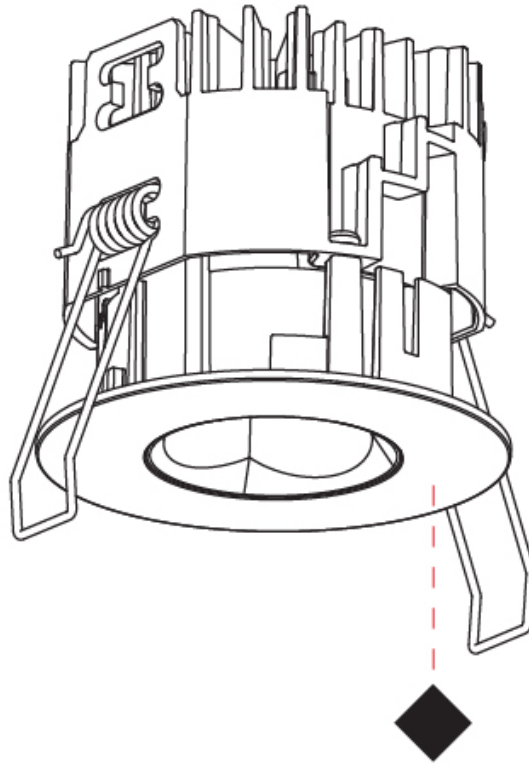

OIKO PRO ROUND RECESSED

A35867-

PROJECT

TYPE

SPECIFIER

QUANTITY

DATE