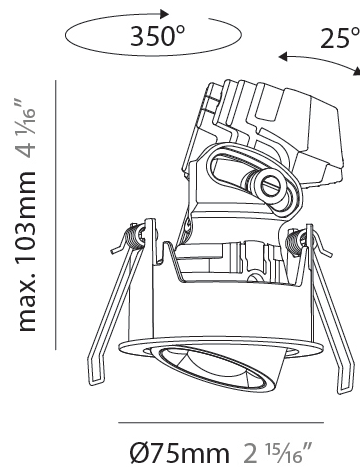

GENERAL

Series: Oiko Pro
Subseries: Oiko Pro Adjustable
Brand: Prolicht
Division: Architectural
Mounting Type: Recessed
Mounting Location: Ceiling
Subcategory: Downlight

PHYSICAL

Shape: Round
Diameter (mm): 75
Diameter (in): 2 ¹⁵/₁₆
Height (mm): 103
Height (in): 4 ¹/₁₆
Ceiling Thickness (mm): 1 - 25
Ceiling Thickness (in): 1/16 - 1 3/16
Min. Recessing Depth (mm): 115
Min. Recessing Depth (in): 4 ¹/₂
Light Distribution: Downlight
Diffuser: Lens Pack - Spread Lens / Linear Spread Lens / Honeycomb Louver
Fixture Finish: SSR / BKV / CWI / CRY / HAB / UFT / ITA / RUA / FTG / MYG / LOD / PUS / FRO / FUP / KIA / POP / BLS / SPG / MEY / GOH / GUM / CHC / COM / ABZ / JAG / OBR / MOS / ROR
Fixture Material: Aluminum Die Cast
Cut-out Measurements: D. - 68mm / 2 11/16"

ELECTRICAL

Lamp Type: LED (Zhaga Standard)
Input Wattage (W): 14
Total Output Wattage (W): 12.7
Dimming: Dali Dimming
Driver Included: No
Driver Location: Remote
Driver Type: Constant Current - Universal (120Vac only for DALI driver)
Driver Class: Class 2
Input Voltage (V): 120 - 277
Constant Current (MA): 700

LED

Number of LEDs: 1
Color Temperature (°K): 2700-6500 Tunable White
Max. Delivered Lumen (lm): 1054 - 1240
Nominal Lumen (lm): 1242 - 1460
CRI: >90 CRI
Lamp Life (hrs): 50000
Special LEDs offerings: Tunable White

OPTICAL

Reflector°: 52

RATINGS AND CERTIFICATIONS

Certified By: Certified for North American Standards
IP rating: IP20