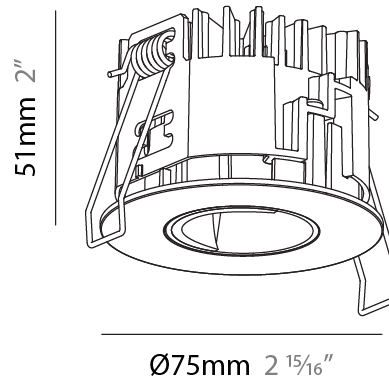

GENERAL

Series: Oiko Pro
Subseries: Oiko Pro Wallwash
Brand: Prolicht
Division: Architectural
Mounting Type: Recessed
Mounting Location: Ceiling
Subcategory: Downlight

PHYSICAL

Shape: Round
Diameter (mm): 75
Diameter (in): 2 15/16
Height (mm): 51
Height (in): 2
Ceiling Thickness (mm): 1 - 25
Ceiling Thickness (in): 1/16 - 1 3/16
Min. Recessing Depth (mm): 55
Min. Recessing Depth (in): 2 3/16
Light Distribution: Downlight
Diffuser: Lens Pack - Spread Lens / Linear Spread Lens / Honeycomb Louver
Fixture Finish: SSR / BKV / CWI / CRY / HAB / UFT / ITA / RUA / FTG / MYG / LOD / PUS / FRO / FUP / KIA / POP / BLS / SPG / MEY / GOH / GUM / CHC / COM / ABZ / JAG / OBR / MOS / ROR
Fixture Material: Aluminum Die Cast
Cut-out Measurements: 68mm / 2 11/16" Diameter

ELECTRICAL

Lamp Type: LED (Zhaga Standard)
Input Wattage (W): 14
Total Output Wattage (W): 12.7
Dimming: Dali Dimming
Driver Included: No
Driver Location: Recessed Housing
Driver Type: Constant Current - Universal (120Vac only for DALI driver)
Driver Class: Class 2
Input Voltage (V): 120 - 277
Constant Current (MA): 700

LED

Color Temperature (°K): 2700-6500 Tunable White
Max. Delivered Lumen (lm): 1216
Nominal Lumen (lm): 1460
CRI: >90 CRI
Lamp Life (hrs): 50000
Special LEDs offerings: Tunable White

OPTICAL

Adjustability: Fixed

RATINGS AND CERTIFICATIONS

Certified By: Certified for North American Standards
IP rating: IP20