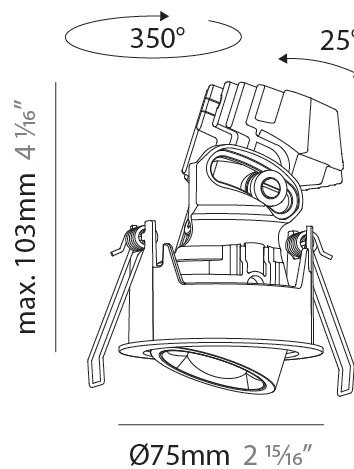

Series: Oiko Pro
Subseries: Oiko Pro Adjustable
Brand: Prolicht
Division: Architectural
Mounting Type: Recessed
Mounting Location: Ceiling
Subcategory: Downlight

PHYSICAL

Shape: Round
Diameter (mm): 75
Diameter (in): 2 ¹⁵/₁₆
Height (mm): 103
Height (in): 4 ¹/₁₆
Ceiling Thickness (mm): 10 / 12.5 / 15 / 25
Ceiling Thickness (in): 3/8 or 1/2 or 9/16 or 1
Min. Recessing Depth (mm): 115
Min. Recessing Depth (in): 4 ¹/₂
Light Distribution: Downlight
Diffuser: Lens Pack - Spread Lens / Linear Spread Lens / Honeycomb Louver
Fixture Finish: SSR / BKV / CWI / CRY / HAB / UFT / ITA / RUA / FTG / MYG / LOD / PUS / FRO / FUP / KIA / POP / BLS / SPG / MEY / GOH / GUM / CHC / COM / ABZ / JAG / OBR / MOS / ROR
Fixture Material: Aluminum Die Cast
Cut-out Measurements: D. - 68mm / 2 11/16"

ELECTRICAL

Lamp Type: LED (Zhaga Standard)
Input Wattage (W): 15
Total Output Wattage (W): 13.6
Dimming: Tri-Mode (Non-Dimming and Phase Dimming (120Vac only) and 0-10V Dimming)
Driver Included: No
Driver Location: Recessed Housing
Driver Type: Constant Current - Universal
Driver Class: Class 2
Input Voltage (V): 120 - 277
Constant Current (MA): 350

LED

Number of LEDs: 1
Color Temperature (°K): 2700 / 3000 / 3500 / 4000
Max. Delivered Lumen (lm): 1375 / 1462 / 1531 / 1545
Nominal Lumen (lm): 1566 / 1665 / 1743 / 1759
CRI: >90 CRI
Lamp Life (hrs): 50000

OPTICAL

Reflector: 50

RATINGS AND CERTIFICATIONS

Certified By: Certified for North American Standards
IP rating: IP20