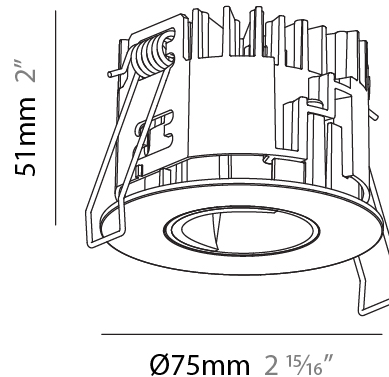

GENERAL

Series: Oiko Pro
Subseries: Oiko Pro Wallwash
Brand: Prolicht
Division: Architectural
Mounting Type: Recessed
Mounting Location: Ceiling
Subcategory: Downlight

PHYSICAL

Shape: Round
Diameter (mm): 75
Diameter (in): 2 ¹⁵/₁₆
Height (mm): 51
Height (in): 2
Ceiling Thickness (mm): 1 - 25
Ceiling Thickness (in): 1/16 - 1 3/16
Min. Recessing Depth (mm): 55
Min. Recessing Depth (in): 2 ³/₁₆
Light Distribution: Downlight
Fixture Finish: SSR / BKV / CWI / CRY / HAB / UFT / ITA / RUA / FTG / MYG / LOD / PUS / FRO / FUP / KIA / POP / BLS / SPG / MEY / GOH / GUM / CHC / COM / ABZ / JAG / OBR / MOS / ROR
Fixture Material: Aluminum Die Cast
Cut-out Measurements: 68mm / 2 11/16" Diameter

ELECTRICAL

Lamp Type: LED (Zhaga Standard)
Input Wattage (W): 16
Total Output Wattage (W): 14.6
Dimming: Tri-Mode (Non-Dimming and Phase Dimming (120Vac only) and 0-10V Dimming)
Driver Included: No
Driver Location: Recessed Housing
Driver Type: Constant Current - Universal
Driver Class: Class 2
Housing: See Components
Input Voltage (V): 120 - 277
Constant Current (MA): 350

LED

Color Temperature (*K): 2700 / 3000 / 3500 / 4000
Max. Delivered Lumen (lm): 1302 / 1383 / 1449 / 1462
Nominal Lumen (lm): 1566 / 1665 / 1743 / 1759
CRI: >90 CRI
Lamp Life (hrs): 50000

OPTICAL

Adjustability: Fixed

RATINGS AND CERTIFICATIONS

Certified By: Certified for North American Standards
IP rating: IP20