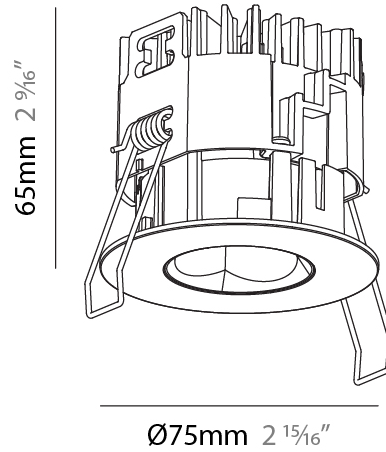

GENERAL

Series: Oiko Pro
Subseries: Oiko Pro Round
Brand: Prolicht
Division: Architectural
Mounting Type: Recessed
Mounting Location: Ceiling
Subcategory: Downlight

PHYSICAL

Shape: Round
Diameter (mm): 75
Diameter (in): 2 15/16
Height (mm): 65
Height (in): 2 9/16
Ceiling Thickness (mm): 1 - 25
Ceiling Thickness (in): 1/16 - 1 3/16
Min. Recessing Depth (mm): 70
Min. Recessing Depth (in): 2 3/4
Light Distribution: Direct
Diffuser: Lens Pack - Spread Lens / Linear Spread Lens / Honeycomb Louver
Fixture Finish: SSR / BKV / CWI / CRY / HAB / UFT / ITA / RUA / FTG / MYG / LOD / PUS / FRO / FUP / KIA / POP / BLS / SPG / MEY / GOH / GUM / CHC / COM / ABZ / JAG / OBR / MOS / ROR
Fixture Material: Aluminum Die Cast
Cut-out Measurements: 68mm / 2 11/16" Diameter

ELECTRICAL

Lamp Type: LED (Zhaga Standard)
Input Wattage (W): 14
Total Output Wattage (W): 12.7
Dimming: Dali Dimming
Driver Included: No
Driver Location: Recessed Housing
Driver Type: Constant Current - Universal (120Vac only for DALI driver)
Driver Class: Class 2
Input Voltage (V): 120 - 277
Constant Current (MA): 700

LED

Color Temperature (°K): 2700-6500 Tunable White
Max. Delivered Lumen (lm): 1129
Nominal Lumen (lm): 1460
CRI: >93 CRI
Lamp Life (hrs): 50000
Special LEDs offerings: Tunable White

OPTICAL

Reflector°: 36
Adjustability: Fixed

RATINGS AND CERTIFICATIONS

Certified By: Certified for North American Standards
IP rating: IP20