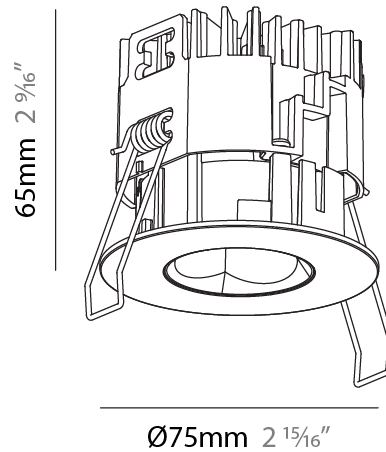

PHYSICAL

Shape: Round
Diameter (mm): 75
Diameter (in): 2 ¹⁵/₁₆
Height (mm): 65
Height (in): 2 ⁹/₁₆
Ceiling Thickness (mm): 1 - 25
Ceiling Thickness (in): 1/16 - 1 3/16
Min. Recessing Depth (mm): 70
Min. Recessing Depth (in): 2 ³/₄
Light Distribution: Direct
Diffuser: Lens Pack - Spread Lens / Linear Spread Lens / Honeycomb Louver
Fixture Finish: SSR / BKV / CWI / CRY / HAB / UFT / ITA / RUA / FTG / MYG / LOD / PUS / FRO / FUP / KIA / POP / BLS / SPG / MEY / GOH / GUM / CHC / COM / ABZ / JAG / OBR / MOS / ROR
Fixture Material: Aluminum Die Cast
Cut-out Measurements: 68mm / 2 11/16" Diameter

ELECTRICAL

Lamp Type: LED (Zhaga Standard)
Input Wattage (W): 15
Total Output Wattage (W): 13.6
Dimming: Tri-Mode (Non-Dimming and Phase Dimming (120Vac only) and 0-10V Dimming)
Driver Included: No
Driver Location: Recessed Housing
Driver Type: Constant Current - Universal
Driver Class: Class 2
Housing: See Components
Input Voltage (V): 120 - 277
Constant Current (MA): 350

LED

Color Temperature (°K): 2700 / 3000 / 3500 / 4000
Max. Delivered Lumen (lm): 1295 / 1377 / 1442 / 1455
Nominal Lumen (lm): 1566 / 1665 / 1743 / 1759
CRI: >90 CRI
Lamp Life (hrs): 50000

OPTICAL

Reflector°: 34
Adjustability: Fixed

RATINGS AND CERTIFICATIONS

Certified By: Certified for North American Standards
IP rating: IP20