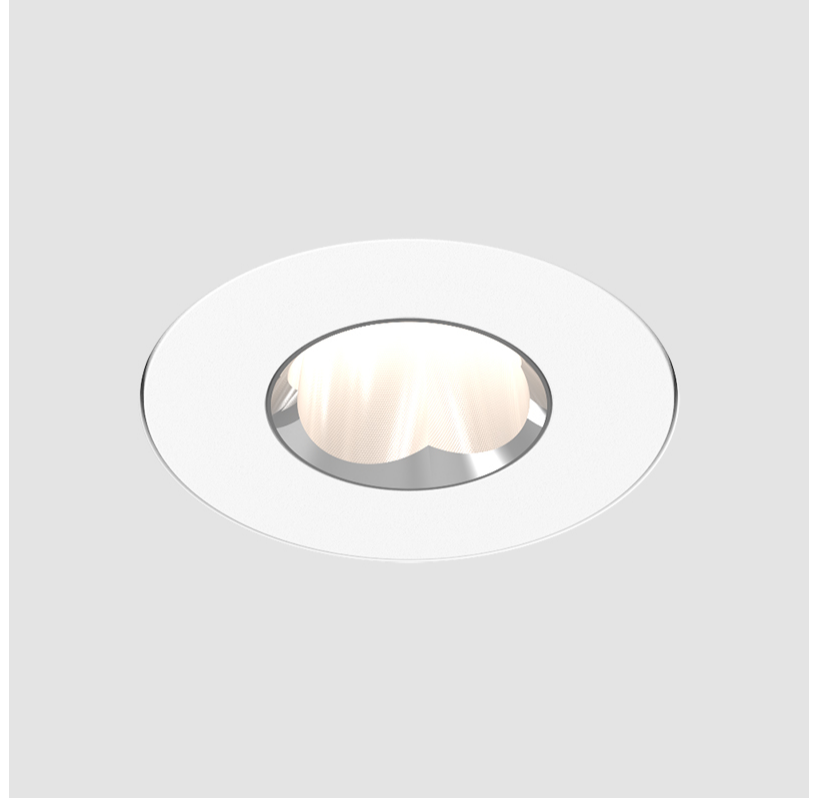

Series: Oiko Pro
Subseries: Oiko Pro Round
Brand: Prolicht
Division: Architectural
Mounting Type: Trimless
Mounting Location: Ceiling
Subcategory: Downlight

PHYSICAL

Shape: Round
Diameter (mm): 75
Diameter (in): 2 15/16
Height (mm): 51
Height (in): 2
Ceiling Thickness (mm): 10 / 12.5 / 15 / 25
Ceiling Thickness (in): 3/8 or 1/2 or 9/16 or 1
Min. Recessing Depth (mm): 60
Min. Recessing Depth (in): 2 3/8
Light Distribution: Direct
Diffuser: Lens Pack - Spread Lens / Linear Spread Lens / Honeycomb Louver
Fixture Finish: SSR / BKV / CWI / CRY / HAB / UFT / ITA / RUA / FTG / MYG / LOD / PUS / FRO / FUP / KIA / POP / BLS / SPG / MEY / GOH / GUM / CHC / COM / ABZ / JAG / OBR / MOS / ROR
Fixture Material: Aluminum Die Cast
Cut-out Measurements: 68mm / 2 11/16" Diameter

ELECTRICAL

Lamp Type: LED (Zhaga Standard)
Input Wattage (W): 15
Total Output Wattage (W): 13.6
Dimming: Tri-Mode (Non-Dimming and Phase Dimming (120Vac only) and 0-10V Dimming)
Driver Included: No
Driver Location: Recessed Housing
Driver Type: Constant Current - Universal
Driver Class: Class 2
Input Voltage (V): 120 - 277
Constant Current (MA): 350

LED

Color Temperature (°K): 2700 / 3000 / 3500 / 4000
Max. Delivered Lumen (lm): 1375 / 1462 / 1531 / 1545
Nominal Lumen (lm): 1566 / 1665 / 1743 / 1759
CRI: >90 CRI
Lamp Life (hrs): 50000

OPTICAL

Reflector°: 50
Adjustability: Fixed

RATINGS AND CERTIFICATIONS

Certified By: Certified for North American Standards
IP rating: IP20